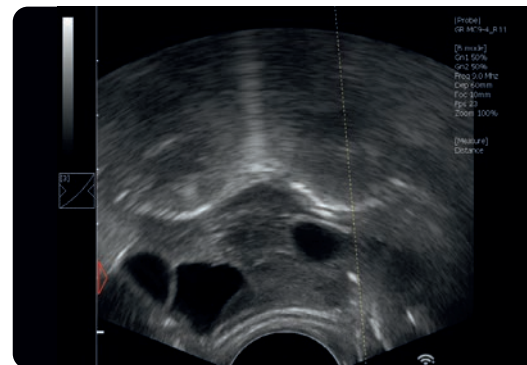

FEATURES OF BLUE

12" LED LCD touch screen.

Weighs only 4 kg.

Internal battery lasting 2.5 hours of continuous work and the option of external power supply.

Sensitive color Doppler for easy foetus heartbeat detection.

Tendon stand

TECHNOLOGIES OF THE FUTURE:

for linear probes allows a wider field of view,

grayscale curve perfectly matched to the perception of the human eye,

contrast, sharpness and tissue imaging enhancement system.

Musculoskeletal system

Pregnancy

Pregnancy (Doppler image)

Ovary - OPU

PROBES AND ACCESSORIES

Linear abdominal

frequency:
6 - 14 MHz

scanning depth:
40 - 100 mm

footprint:
40 mm

The OPU system

Fast to assembly and disassembly.
Made from lightweight and easy to clean material.

Convex abdominal

frequency:
2 - 8 MHz

scanning depth:
60 - 300 mm

footprint:
50 mm

WiFi antenna (USB)