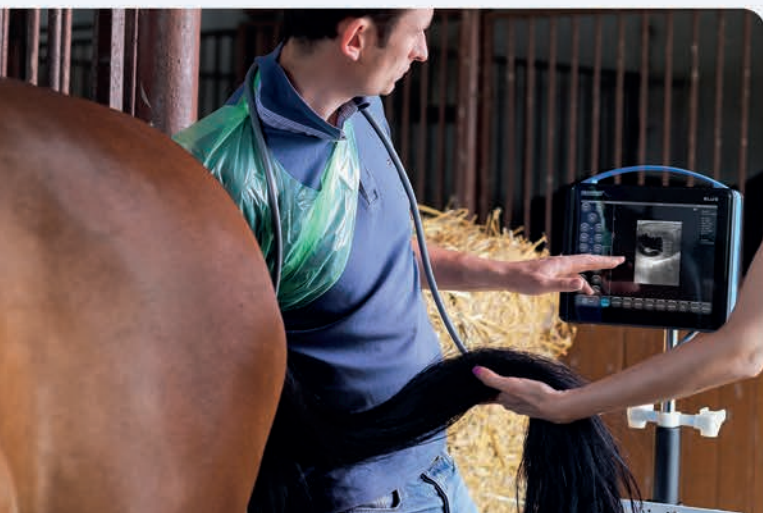

BLUE

PORTABLE ULTRASOUND SCANNER

FOR COMPLETE EQUINE DIAGNOSTICS

BLUE

PORTABLE ULTRASOUND SCANNER

A premium class mobile ultrasound machine for quick, precise and comprehensive health diagnosis in horses. Intuitive menu, crystal clear touch screen and user friendly interface create a great tool for high quality imaging both in clinic and field environment.

BLUE FEATURES

- Responsive and crystal clear touchscreen for high quality imaging. Facilitates differentiation of examined structures beyond reproductive tract (lungs, udder, liver, etc.).
- Short boot-up time and active fields for faster set up.
- User friendly interface for better workflow.
- Compatible with tall stand and tendon stand for higher mobility and flexibility of use.
- Remote training and after-sales service for peace of mind.

FEATURES OF BLUE

12" LED LCD touch screen.

Weighs only 4 kg.

Internal battery lasting 2.5 hours of continuous work and the option of external power supply.

Sensitive color Doppler for easy foetus heartbeat detection.

Tendon stand

TECHNOLOGIES OF THE FUTURE:

for linear probes allows a wider field of view,

grayscale curve perfectly matched to the perception of the human eye,

contrast, sharpness and tissue imaging enhancement system.