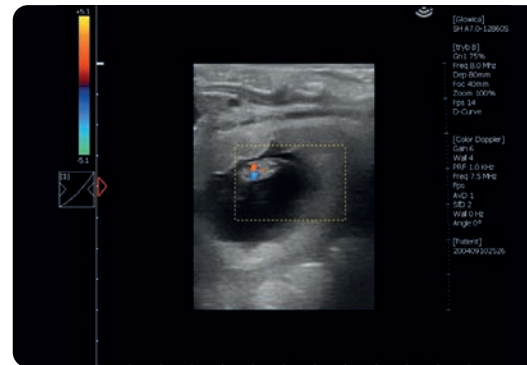

FEATURES OF BLUE

12" LED LCD touch screen.

Weighs only 4 kg.

Internal battery lasting 2.5 hours of continuous work and the option of external power supply.

Sensitive color Doppler for easy foetus heartbeat detection.

Tendon stand

TECHNOLOGIES OF THE FUTURE:

for linear probes allows a wider field of view,

grayscale curve perfectly matched to the perception of the human eye,

contrast, sharpness and tissue imaging enhancement system.

Musculoskeletal system

Pregnancy

Pregnancy (Doppler image)

Ovary - OPU

PROBES AND ACCESSORIES

Linear abdominal

frequency:
6 - 14 MHz

scanning depth:
40 - 100 mm