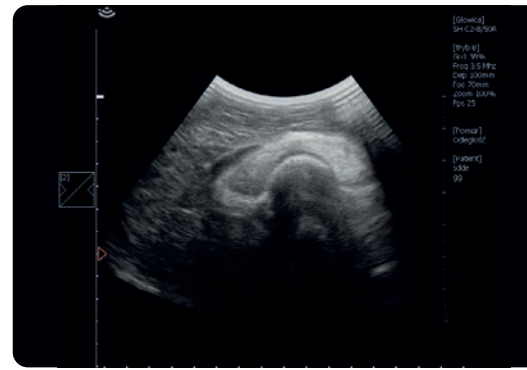

FEATURES OF BLUE

12" LED LCD touch screen.

Weighs only 4 kg.

Internal battery lasting 2.5 hours of continuous work and the option of external power supply.

Sensitive color Doppler for easy foetus heartbeat detection.

Tendon stand

TECHNOLOGIES OF THE FUTURE:

for linear probes allows a wider field of view,

grayscale curve perfectly matched to the perception of the human eye,

contrast, sharpness and tissue imaging enhancement system.

Musculoskeletal system

Pregnancy

Pregnancy (Doppler image)

Ovary - OPU

PROBES AND ACCESSORIES

Linear abdominal

frequency:
6 - 14 MHz

scanning depth:
40 - 100 mm