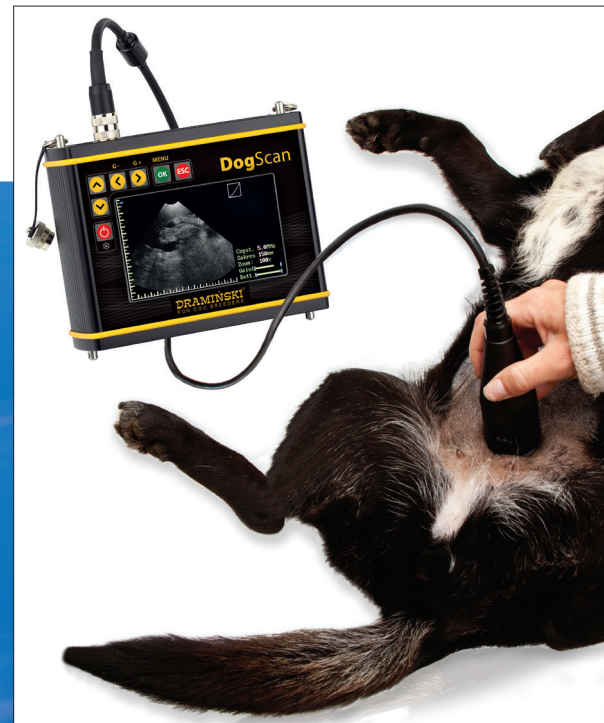

## DogScan

A portable LCD Ultrasound scanner to quickly and accurately diagnose pregnancy in small animals.

### Application:

- This small, lightweight and robust scanner has been specifically designed for dog breeders to enable them to examine their own bitches, to confirm or exclude pregnancy.

### Equipment Features:

- Small, light and handy – 1300 g only,
- Robust and durable construction,
- Shock-proof and humidity resistant aluminium casing,
- Touch sensitive membrane keyboard,
- 5.0", LCD LED screen showing high quality clear images,
- Detached mechanical sector 5MHz abdominal probe,
- External rechargeable battery with 6 hours of continual usage,
- Charging time 2,5 h.