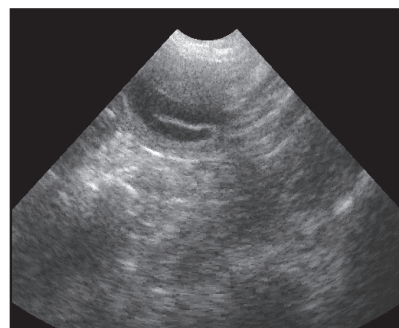

Equipment Features:

- Small, light and handy – 1300 g only,
- Robust and durable construction,
- Shock-proof and humidity resistant aluminium casing,
- Touch sensitive membrane keyboard,
- 5.0", LCD LED screen showing high quality clear images,
- Detached mechanical sector 5MHz abdominal probe,
- External rechargeable battery with 6 hours of continual usage,
- Charging time 2,5 h.

Day 25th of pregnancy