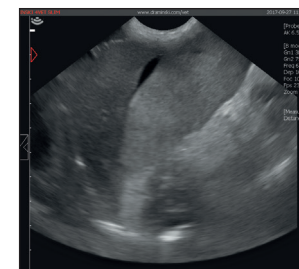

Free liquid in abdomen