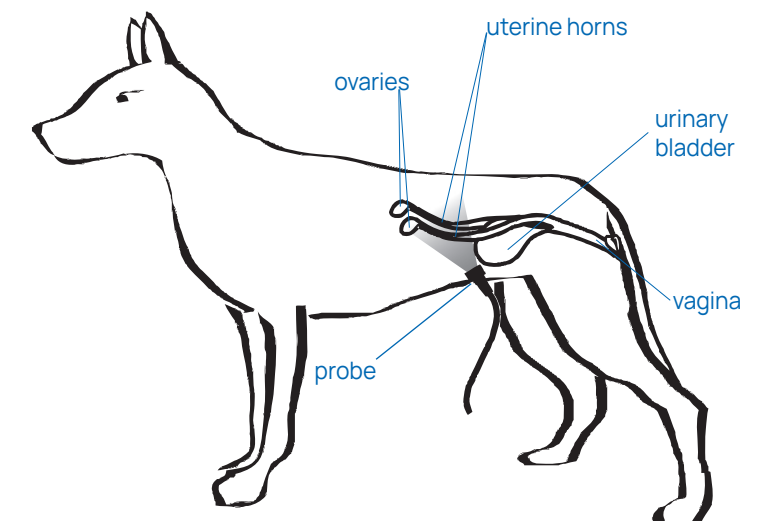

Benefits:

- Helps to confirm or exclude pregnancy in bitches,
- Confirms efficiency of insemination,
- Supports a breeder in decision making,
- Manages and reduces cost of animal care.

The figure shows the correct application of the probe to the bitch's stomach.