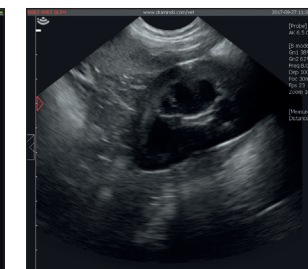

Kidney of healthy dog